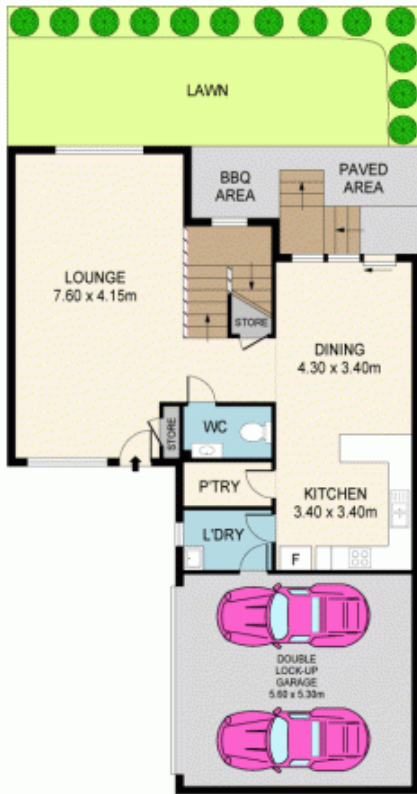

GROUND FLOOR