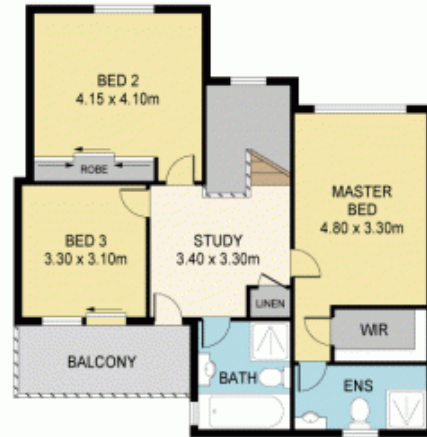

FIRST FLOOR

6/107 BELLA VISTA DR, BELLA VISTA